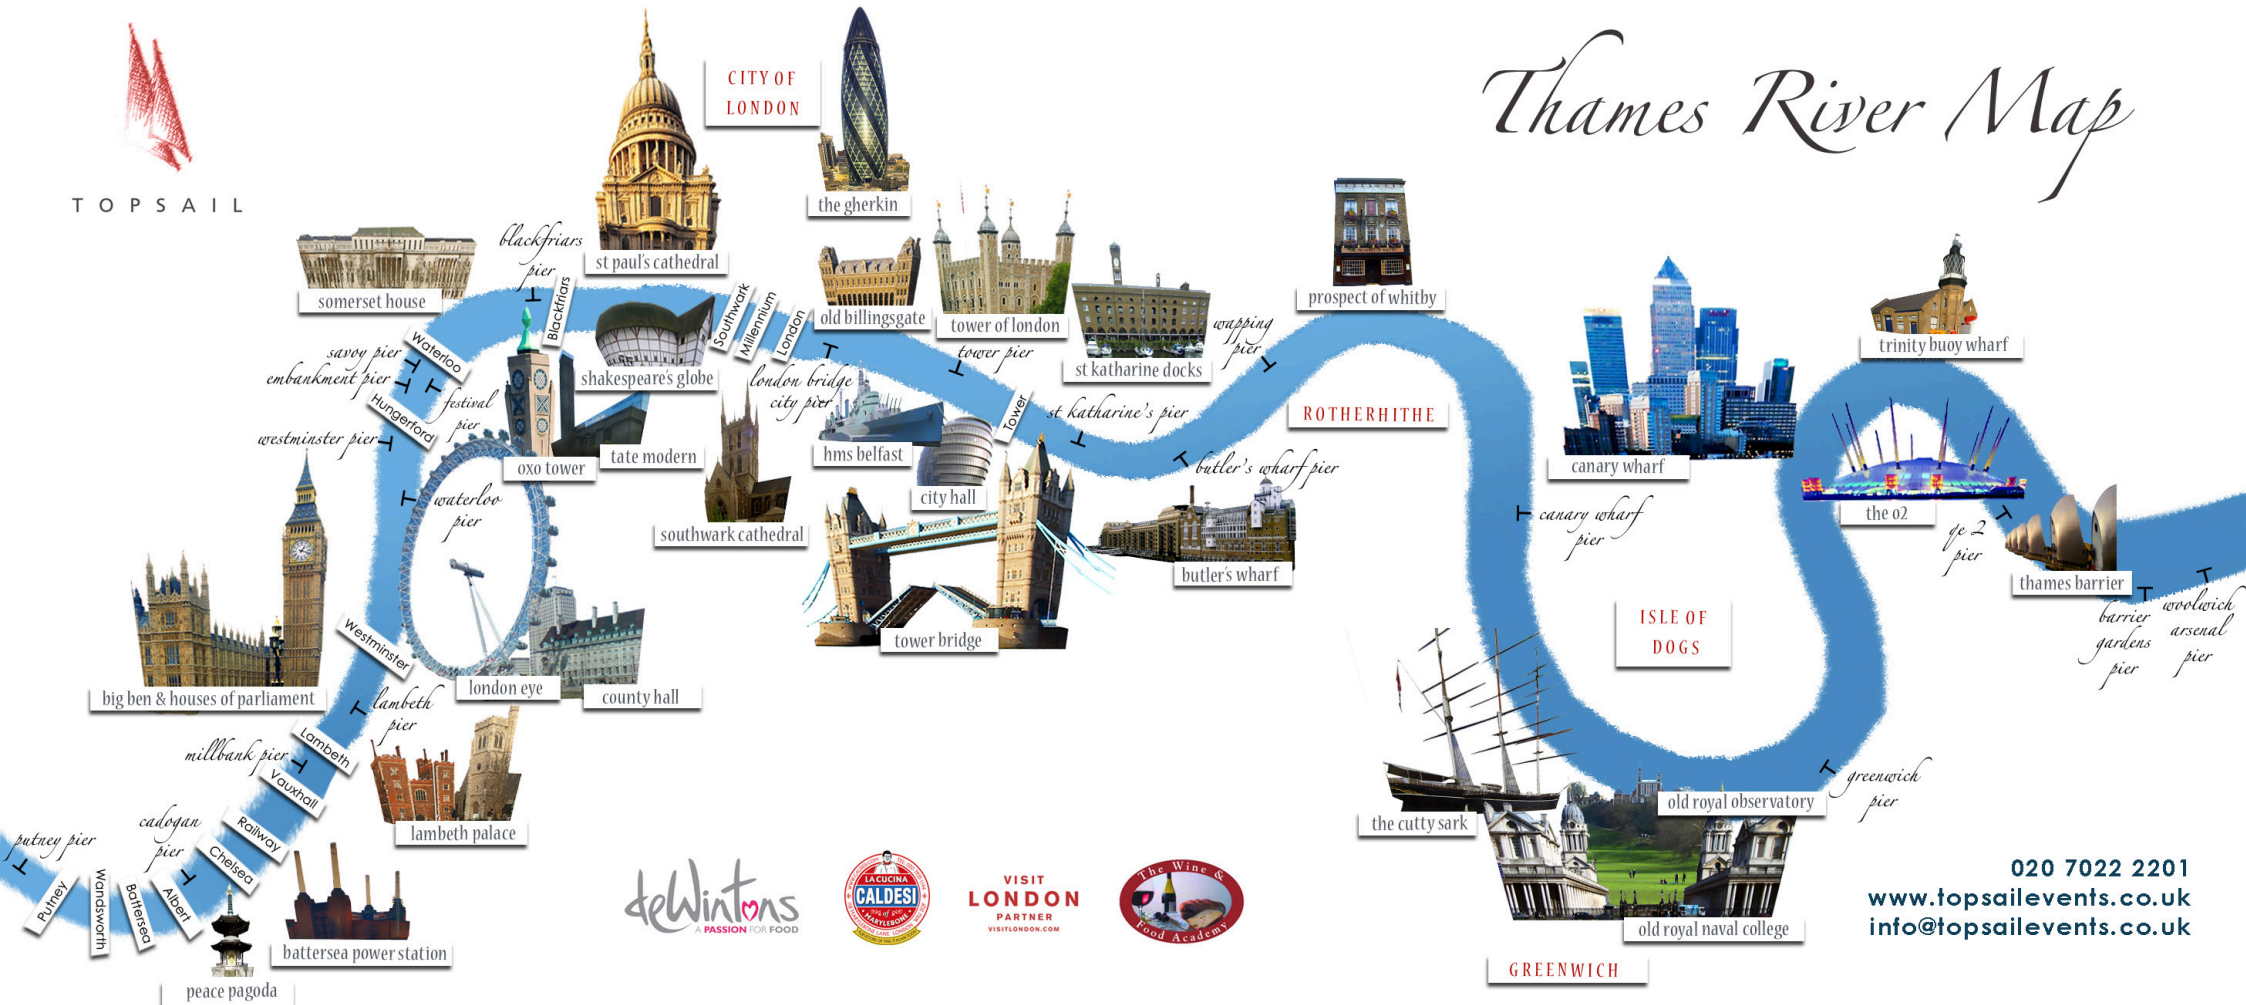

TOPSAIL

# Thames River Map

020 7022 2201  
[www.topsailevents.co.uk](http://www.topsailevents.co.uk)  
[info@topsailevents.co.uk](mailto:info@topsailevents.co.uk)